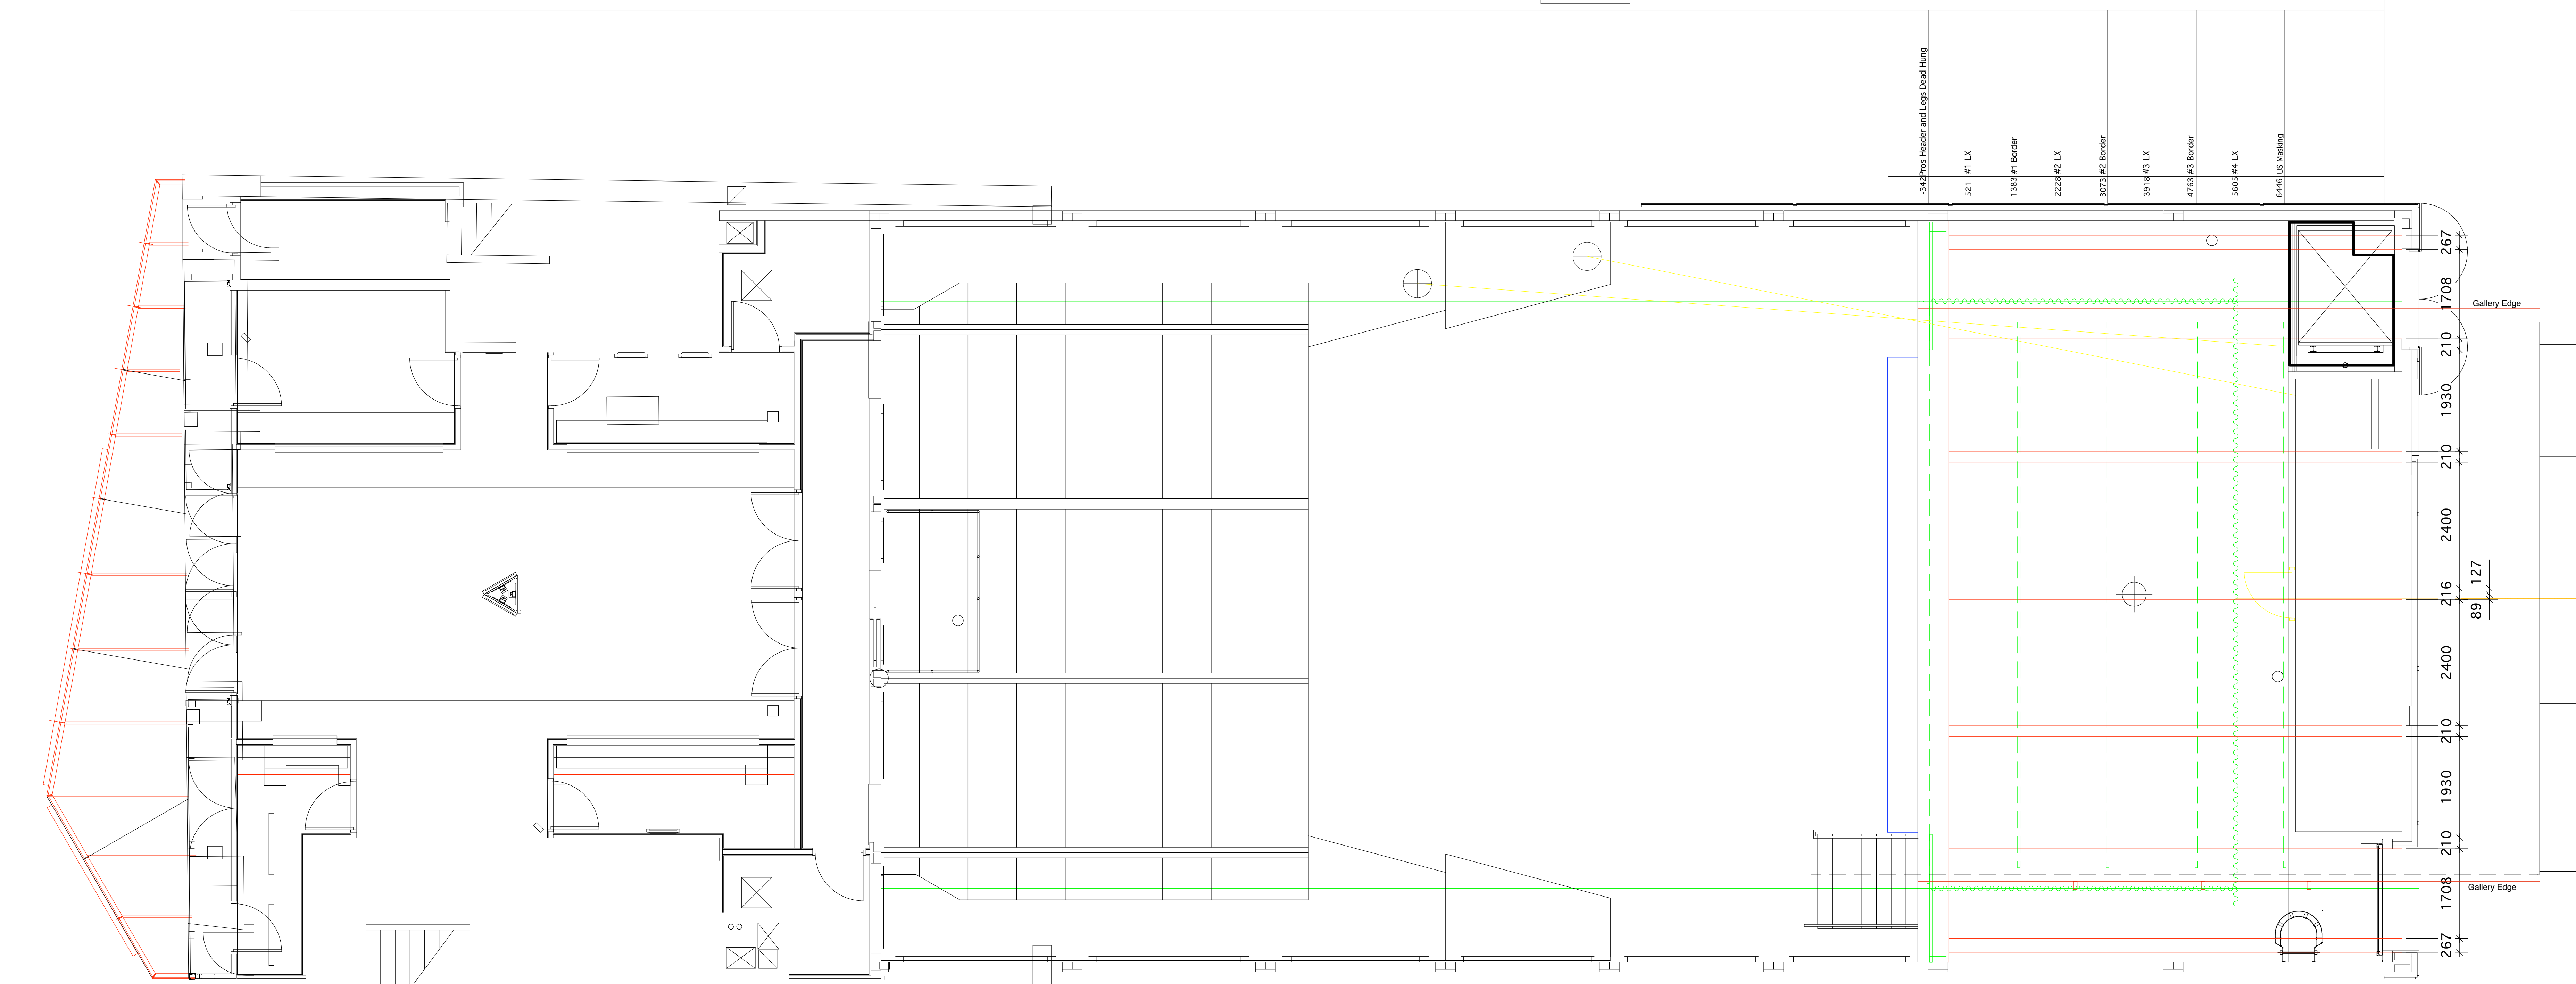

Lighting Fixtures and Levels

521 #1 LX
1335 #1 Border
2228 #2 LX
3072 #2 Border
3918 #3 LX
4762 #3 Border
5605 #4 LX
6446 US Heating

Maximum Flying Height

6.4 Metre Trim

Lighting Fixtures and Levels

521 #1 LX
1335 #1 Border
2228 #2 LX
3072 #2 Border
3918 #3 LX
4762 #3 Border
5605 #4 LX
6446 US Heating

6.4 Metre Trim

Gallery Edge

210

1930

210

2400

216

2400