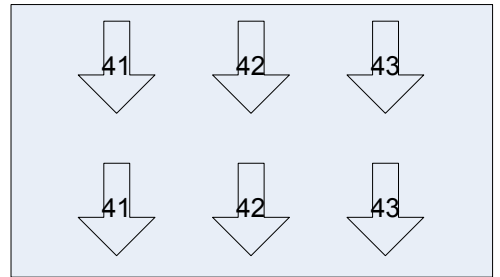

# Panasonic House Hang

Saturday, October 10, 2009

Front Warm – R3409

Front Cool – L201+L269

Stage Cross Wash –  
L202+L269

Warm Bax – R321

Cool Bax – R80+L269

Red Top – R26+L269