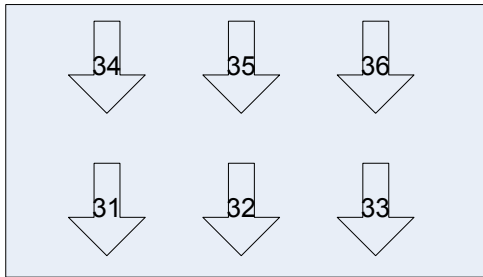

# Panasonic House Hang

Saturday, October 10, 2009

Front Warm – R3409

Front Cool – L201+L269

Stage Cross Wash –  
L202+L269

Warm Bax – R321

Cool Bax – R80+L269

Red Top – R26+L269