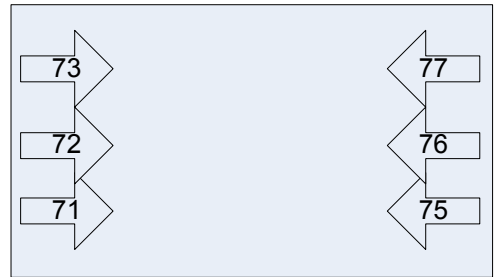

# Panasonic House Hang

Saturday, October 10, 2009

Front Warm – R3409

Front Cool – L201+L269

Stage Cross Wash –  
L202+L269

Warm Bax – R321

Cool Bax – R80+L269

Red Top – R26+L269

Warm Tips – R317+R119

Cool Tips –  
R355+R119+L269

Gobo Wash – Leaf – soft  
Focus

Specials – Front of House

Specials - Overhead