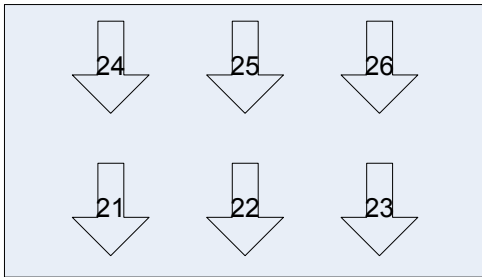

# Panasonic House Hang

Saturday, October 10, 2009

Front Warm – R3409

Front Cool – L201+L269

Stage Cross Wash –  
L202+L269

Warm Bax – R321

Cool Bax – R80+L269

Red Top – R26+L269