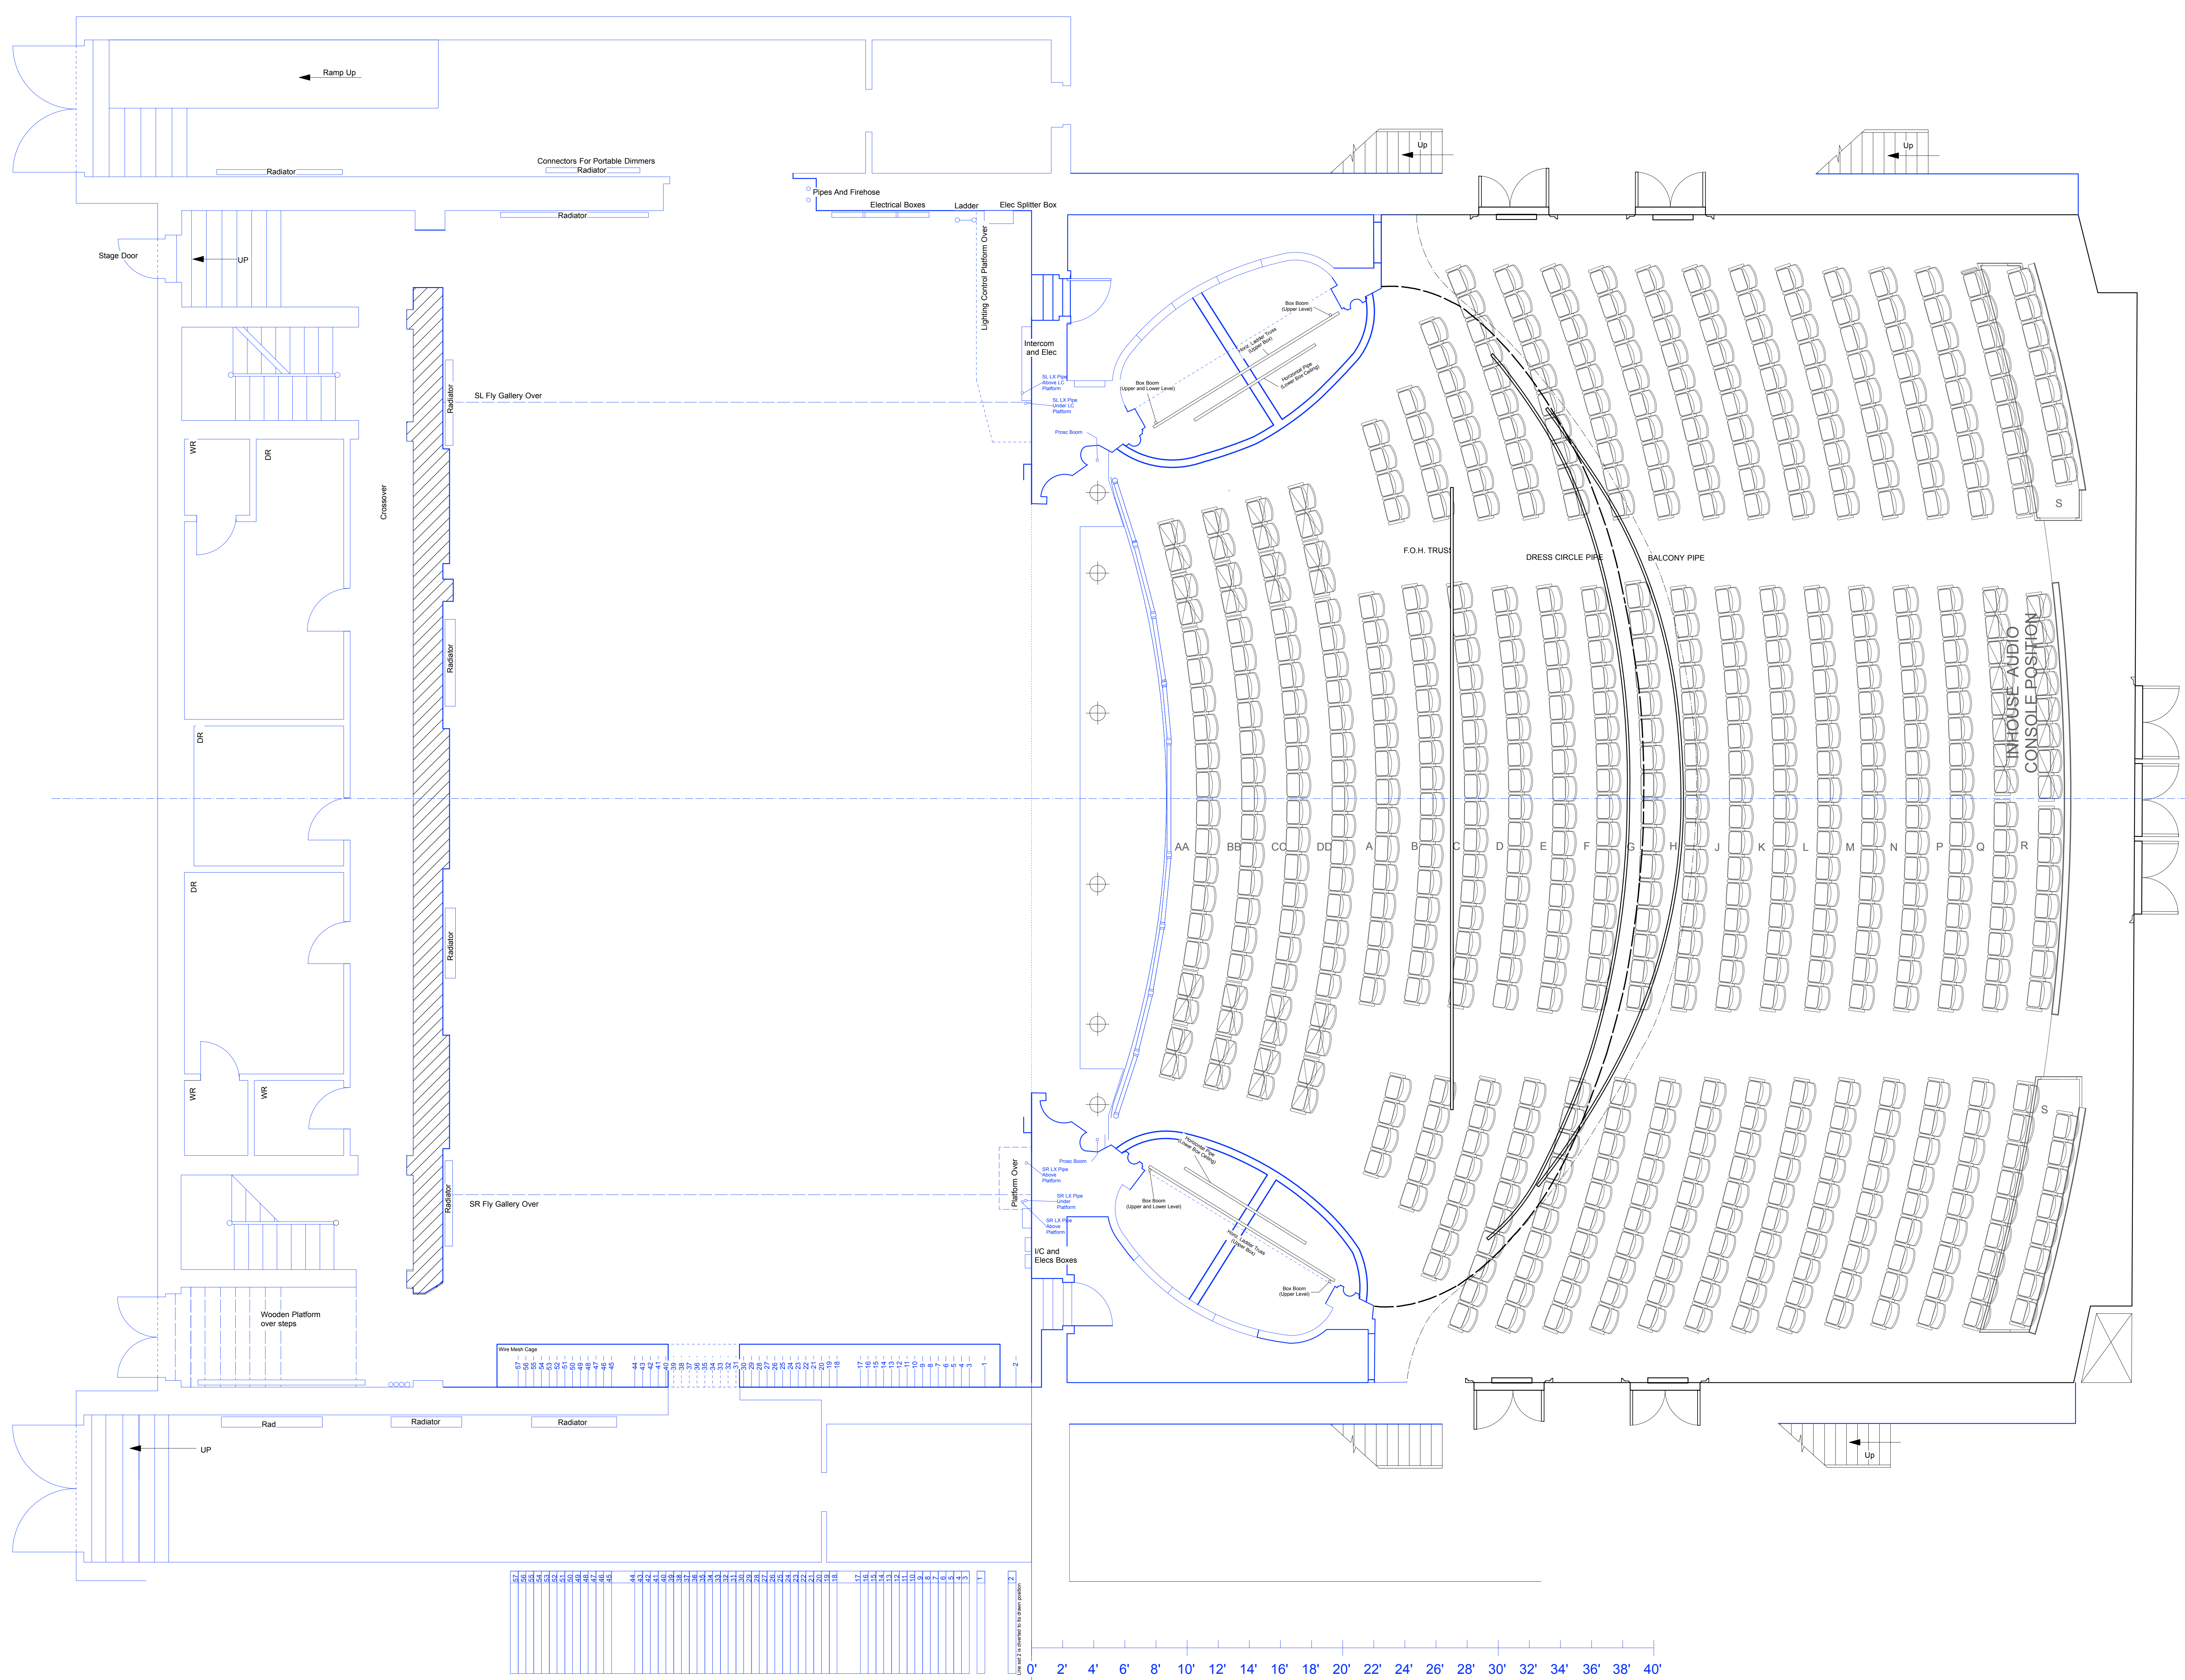

REVISION HISTORY

A

B

C

D

E

F

G