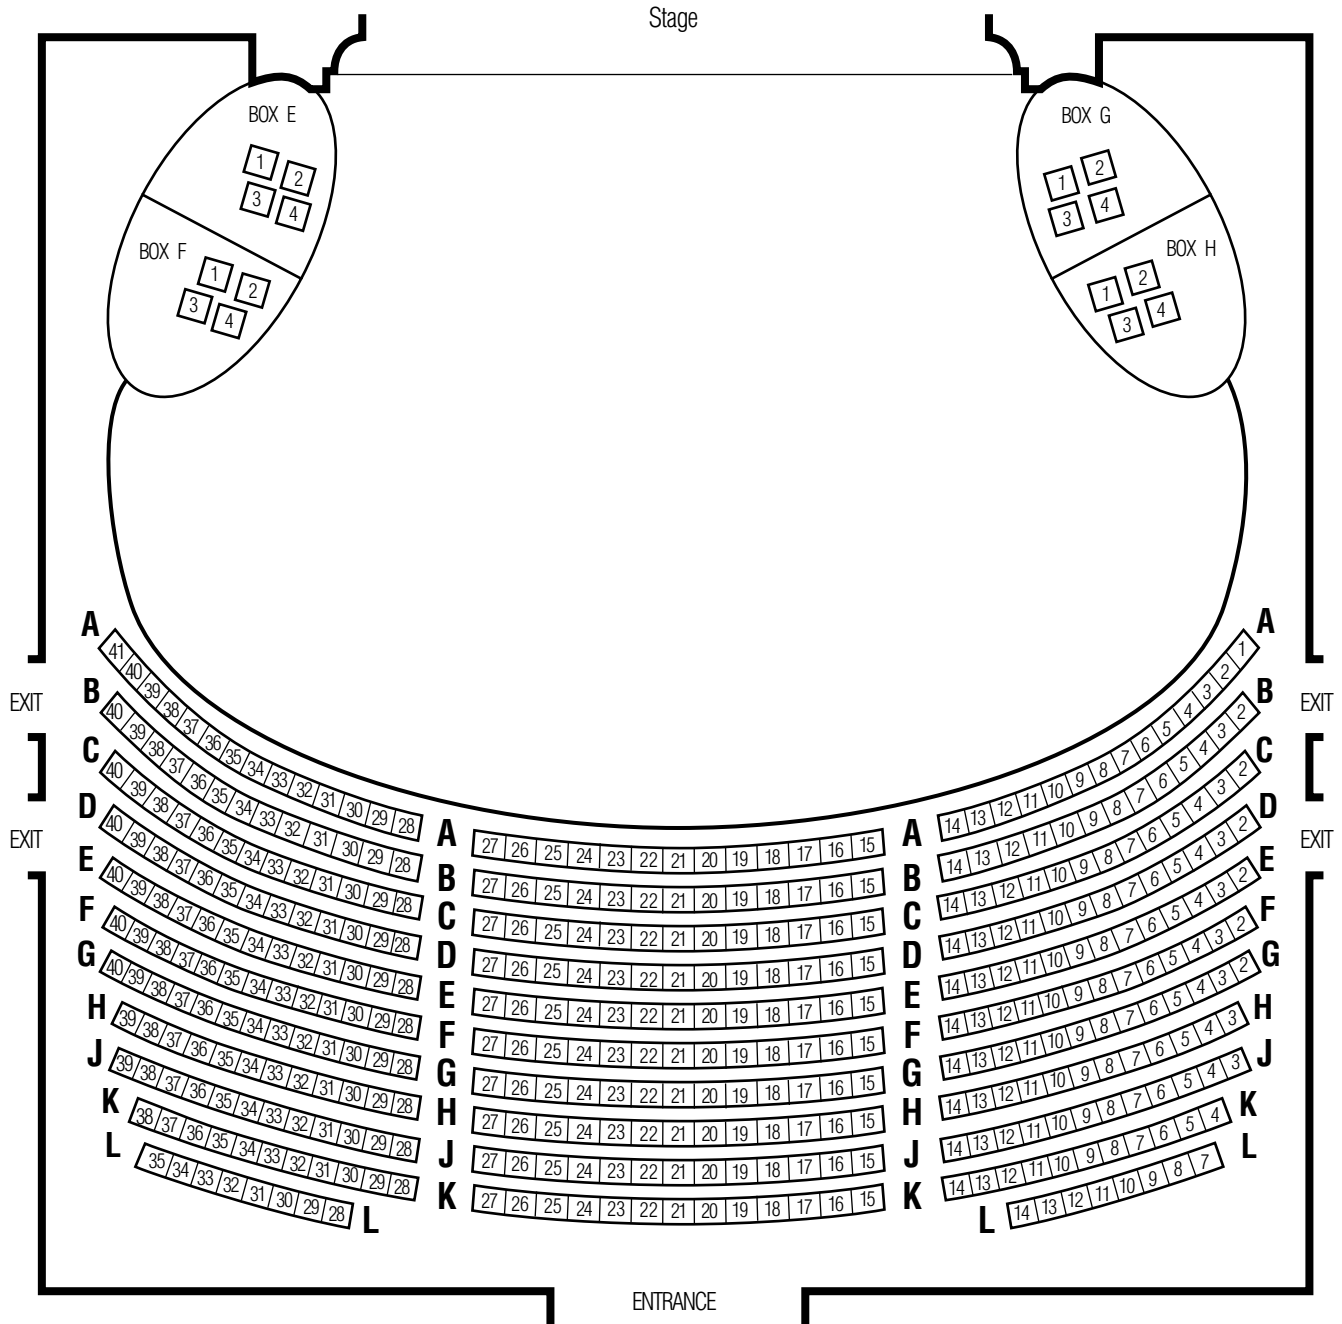

Royal Alexandra Balcony seating map

Regular Seating: 400
 Box Seating: 16
 Wheelchair seating: 0