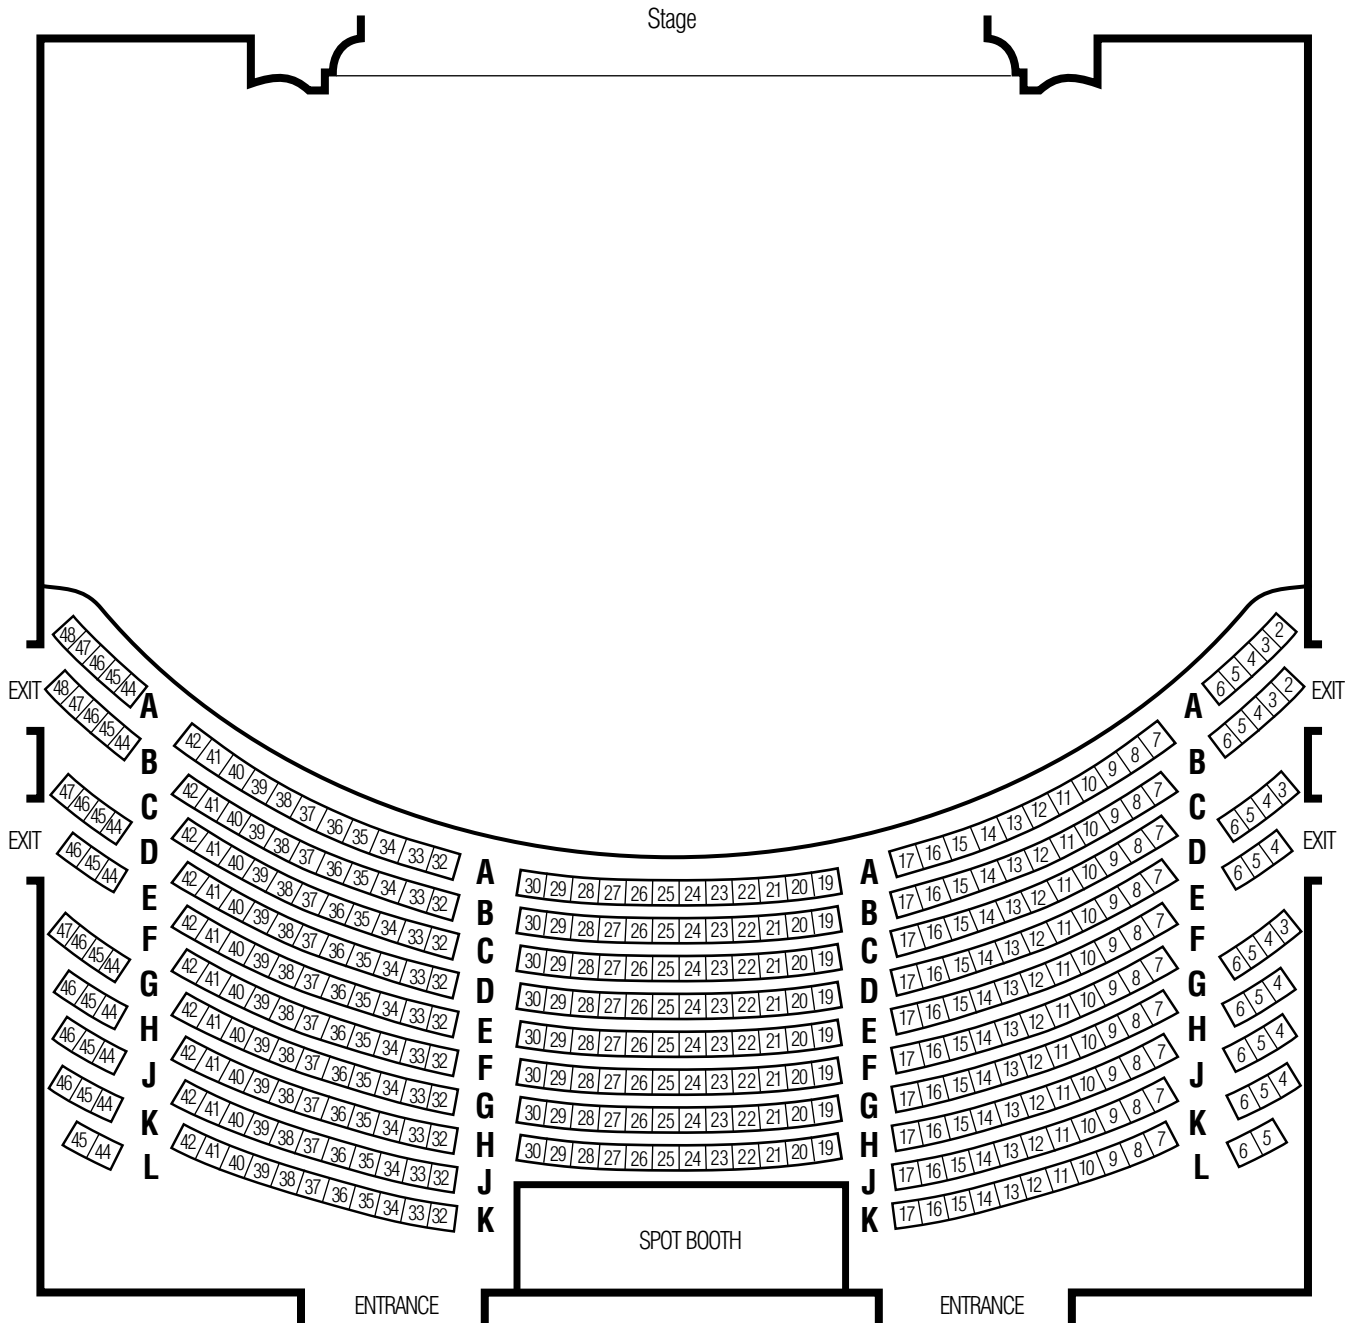

# Royal Alexandra Upper Balcony seating map

Regular Seating: 380  
 Box Seating: 0  
 Wheelchair seating: 0