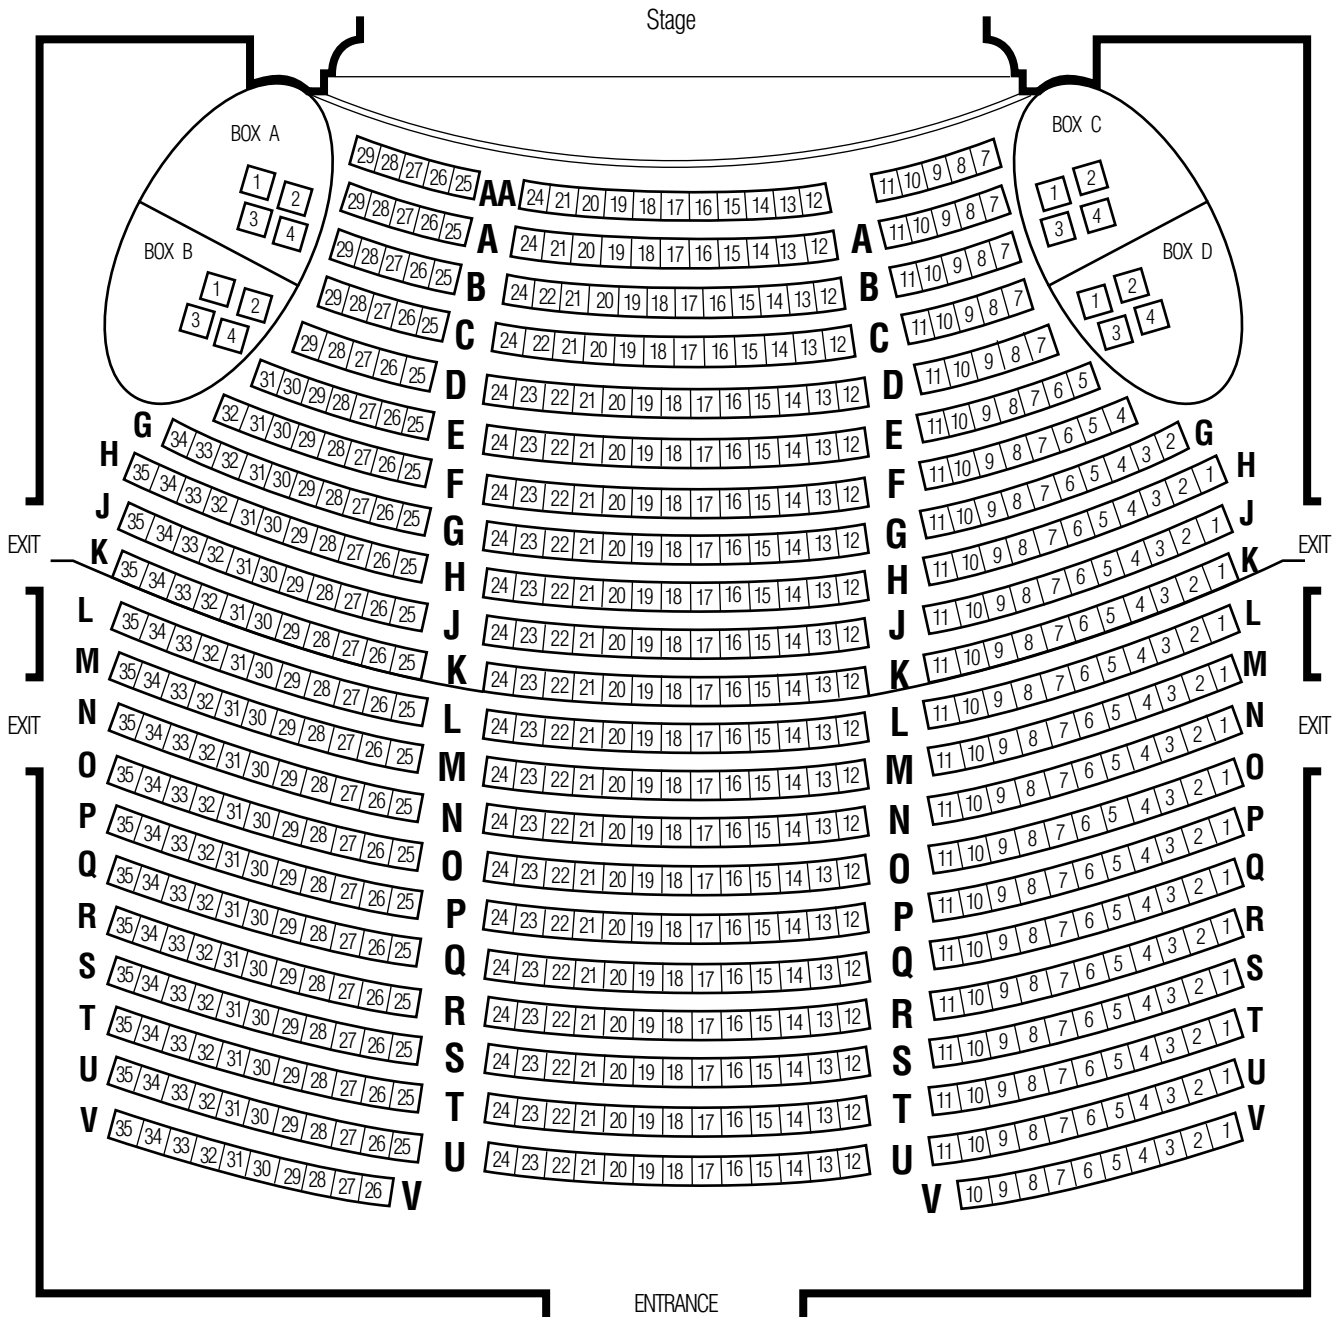

Royal Alexandra Orchestra

seating map

Regular Seating: 673
 Box Seating: 16
 Wheelchair seating: 0